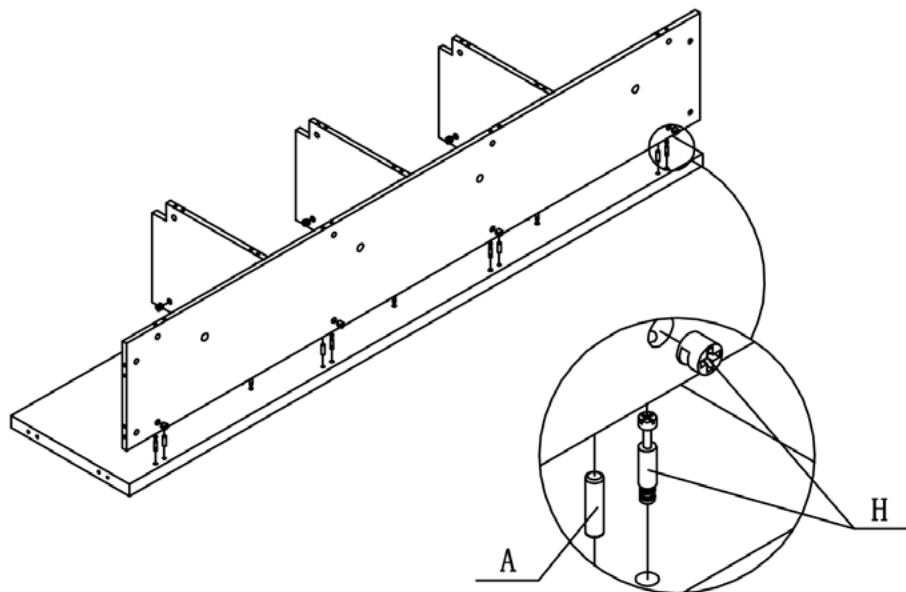

SETTING FITTINGS			DR-247F-V-01-A		
FITTINGS	SPEC.	AMOUNT	FITTINGS	SPEC.	AMOUNT
A	ϕ 8x30	36pcs	B		4pcs
C		4sets	D	14mm	1pcs
E	M8	6pcs	F	3.5x15	48pcs
G	ϕ 8x95	6pcs	H	ϕ 15	32sets
I		6pcs	J	ϕ 60	4pcs
K	ϕ 21	28pcs	L	ϕ 38	6pcs

FIG.
1