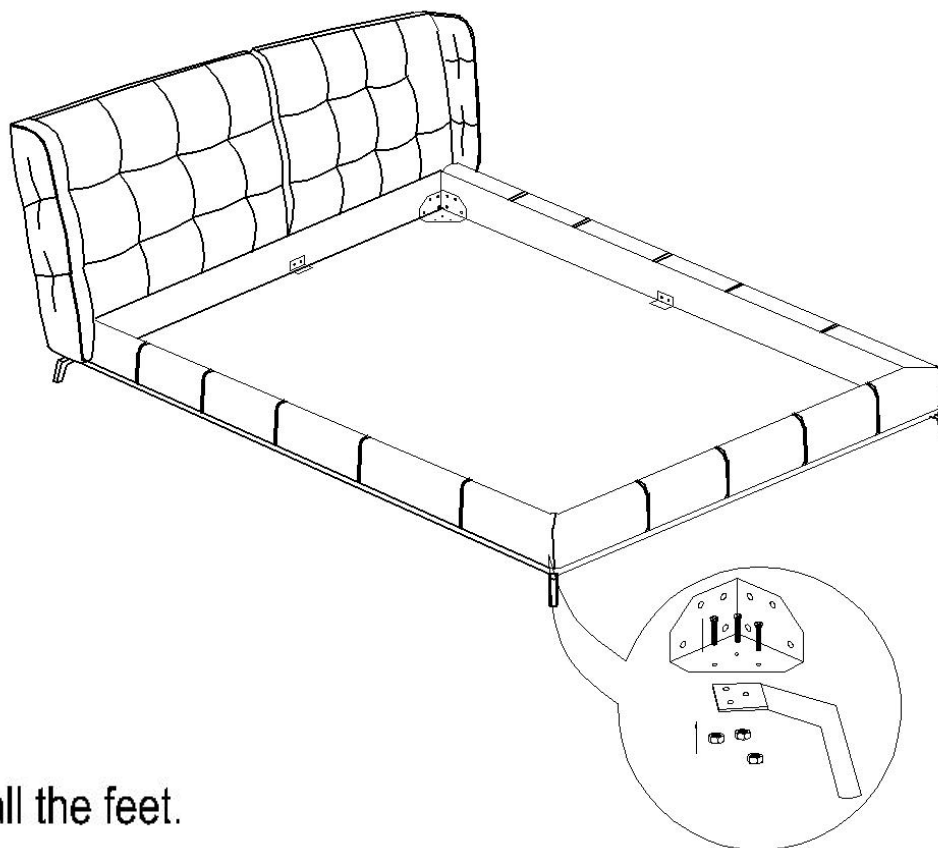

Code No	Name	Photos	size	QTY	spare parts
1	bed feet		16cm	4	
2	corner connector (open side up )			4	
3	4 holes connector		55*50	4	
4	slat feet		14cm (adjustable)	4	
5	gasket			52	4
6	flat head screw		φ6*25	52	4
7	big corner pad		177*177	4	
8	blind nut		M6	12	

**FIG.**  
**1**

1, prepare headboard, side board, footboard, and all the accessories like photo.  
install like photo.

FIG.  
2

FIG.  
3