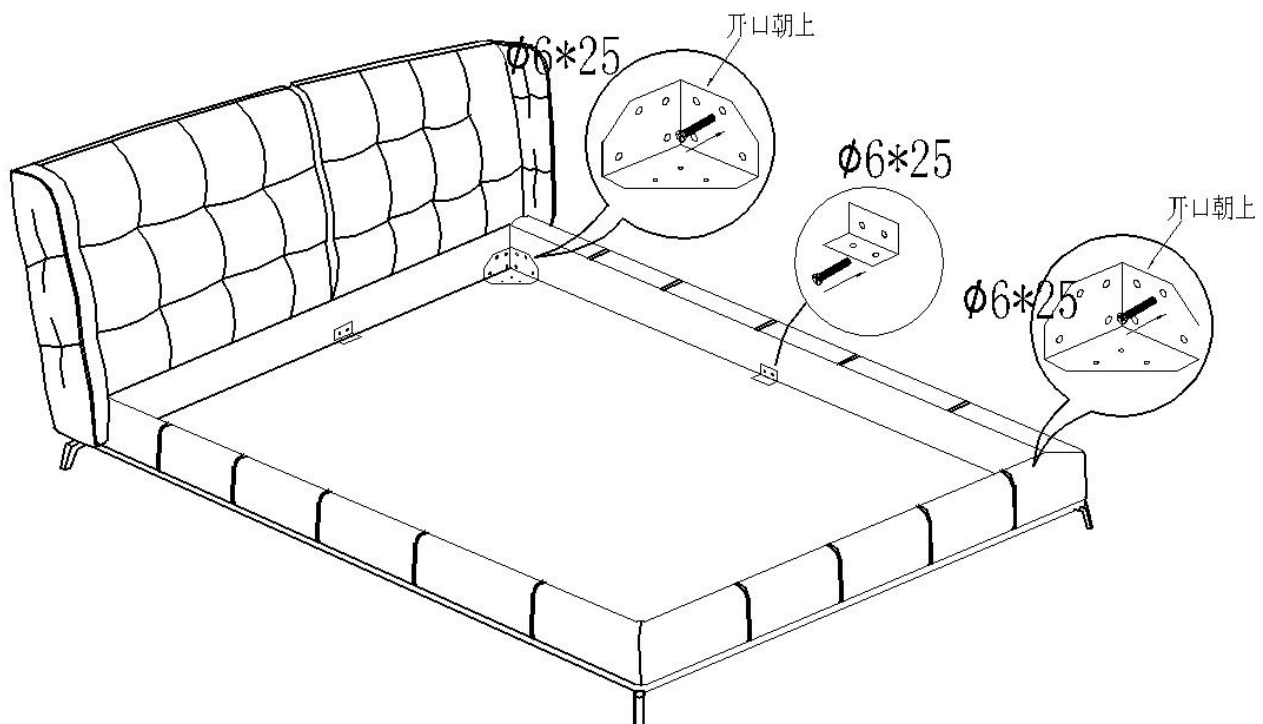

Code No	Name	Photos	size	QTY	spare parts
1	bed feet		16cm	4	
2	corner connector (open side up)			4	
3	4 holes connector		55*50	4	
4	slat feet		14cm (adjustable)	4	
5	gasket			52	4
6	flat head screw		φ6*25	52	4
7	big corner pad		177*177	4	
8	blind nut		M6	12	

FIG.
1

1, prepare headboard, side board, footboard, and all the accessories like photo.
install like photo.